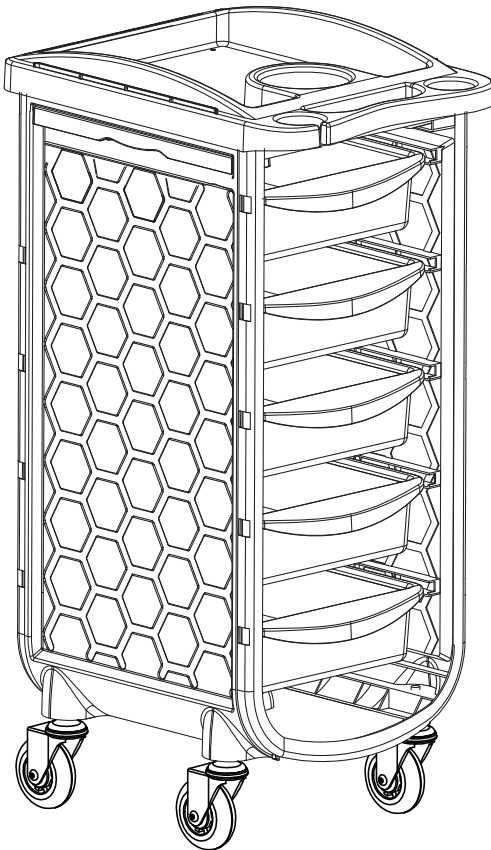

lab trolley

#7016

LAB 5 DRAWER TROLLEY

ASSEMBLY

L A B

5 Drawer Trolley

Width: 53mm

Height: 920mm

Depth: 370mm

Material: Black Plastic

MAINTENANCE

A periodic inspection of all components and fasteners should be made to ensure that your Comfortel product is structurally intact and functioning properly.