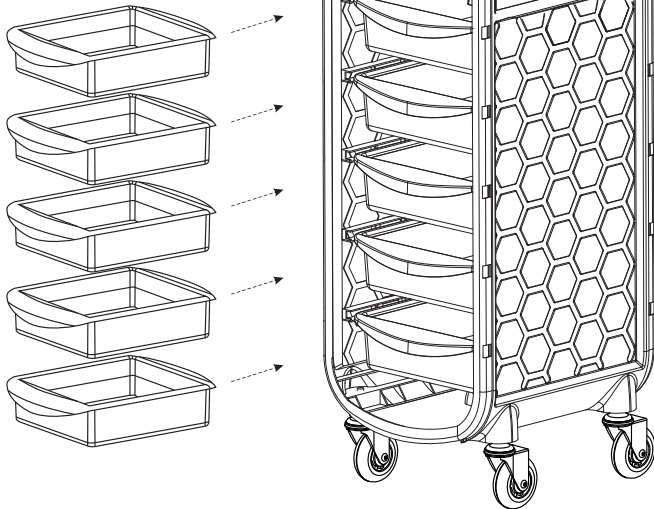

ASSEMBLY

L A B

5 Drawer Trolley

Width: 53mm

Height: 920mm

Depth: 370mm

Material: Black Plastic

MAINTENANCE

A periodic inspection of all components and fasteners should be made to ensure that your Comfortel product is structurally intact and functioning properly.

Damaged and broken parts should be replaced and loose fasteners tightened.

All maintenance to be carried out by a suitably qualified tradesperson.

CLEANING

- Clean regularly with everyday household cleaners.
- Dry with clean soft cloth
  (never use abrasive cleaners)

Do not use:

- acetone
- bleach
- abrasive cleaners
- furniture polishes
- detergent
- steel wool

comfortel

comfortel.com.au

PRODUCT CODE

#7016 LAB 5 DRAWER TROLLEY

Revision Date: V1.10.07.2019

©Comfortel Furnitur. All rights are reserved. No part of this document may be photocopied, reproduced or translated to another language without written consent of Comfortel Furniture Pty Ltd.

The information contained in this document is subject to change without notice and should not be construed as a commitment by Comfortel Furniture Pty Ltd.

Comfortel Furniture Pty Ltd. shall not be liable for incidental or consequential damages in connection with or arising out of the use of this document and the program material.

PLEASE RETAIN THIS INFORMATION FOR FUTURE REFERENCE

For more information about our products and services, contact us at comfortel.com.au